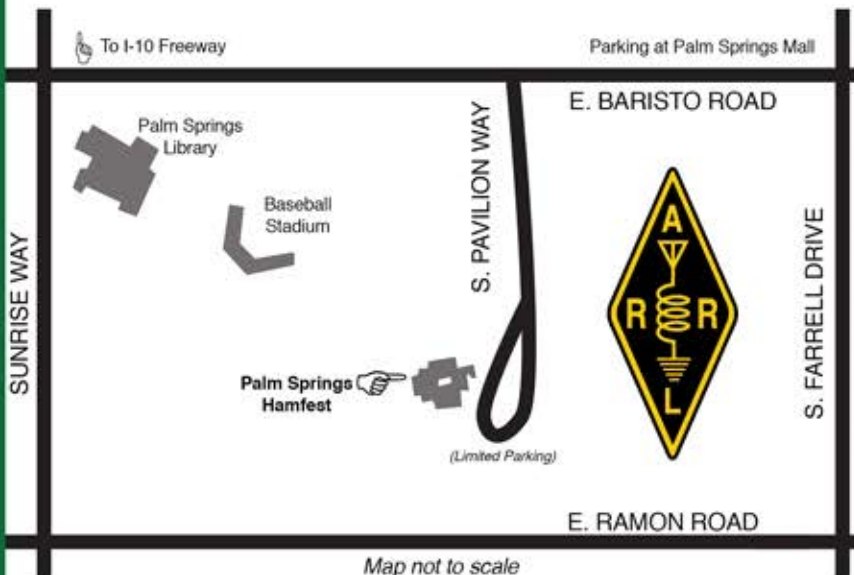

Map not to scale

VE TESTING

Technician • General • Extra
8 to 10:00 a.m.
ARRL VE Team

NEW! All license classes will be available for testing. The test fee is $15. Please bring photo I.D. and, if you are upgrading, a copy of your current license to attach to your application.

RAFFLE PRIZES

Thousands worth of prizes
Tickets: $1 ea./25 for $20.

FOOD & BEVERAGE

9 a.m. - Morning Snacks & Coffee.

Noon - Hamburgers, hot dogs, chips, salads, sodas and more.

VENDOR EXPO

Hamfest is the best place to "gear up." Dozens of vendors and organizations will be selling specially-priced merchandise and giving demos.

TAILGATERS/CAMPING

The fee for a Tailgater is $25 and can include camping. Camping Friday and Saturday nights is $25 per night.

CONSIGNMENT TABLE

Sell your unused gear at our consignment table (less 20% sales commission).

TALK-IN NET • WD6RAT

2 Meters
146.940 MHz -107.2
7 a.m. to 1 p.m.

Produced by the Desert Radio Amateur Transmitting Society in association with Makers Faire and SMART Education. ©2014 Desert R.A.T.S.